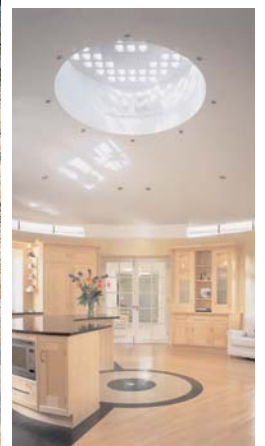

Work Sector Conservation/Residential
Client Mr & Mrs Lawrence
Location Hertfordshire
Cost £250,000
Date completed May 2001

L&H worked very closely with English Heritage to extend this Grade 2 listed house. The design fully integrates the ethereal quality of the architectural space with the dynamic features of the fixtures and fittings, internal circulation, focal points, inter-relationship with the garden and the wide range of uses that the space has to satisfy. Careful consideration of materials, form and lighting combine to great effect along with the necessary functionality of the overall concept.

The overall solution was praised by English Heritage for being a sensitive and finely detailed addition.

Micklefield Green House Extension

LEWIS AND
HICKEY